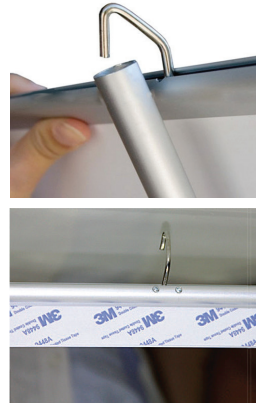

## ECONOMIC ROLL UP STAND - PASTING BAR

**MD-RS-10JP85SB**

ROLL UP 85\*200 J HOOK WITH PASTING BAR

Model: MD-RS-10JP85SB

**Material:** Aluminium

**Size available**(width); 85cm

Model	MD-RS-10JP85SB
Type	Single
Graphic Size(cm)	85x200
Outer Carton Size(cm)	48 x 21x 90
Package	10pcs
Net Weight(Kg)	2.1
Gross Weight(Kg)	2.3
Color	Silver