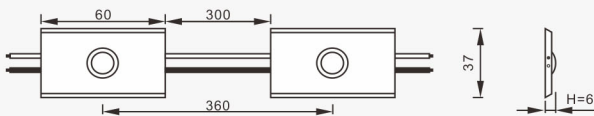

Features

Aluminum body with heat-conductive adhesive tape.

Using innovative, patent pending **CooChip®** technology, the LED chip is attached and bonded directly to the aluminum PCB and heat-sink, resulting in ultra low heat resistance. **CooChip® Runs COOL!**

Extended operating life at high ambient temperature, 75,000+ hrs@25°C / 50,000+ hrs@40°C

Power LED module designed for light box or big size channel letter illumination.

150° wide angle, emits much softer, more even light compared to regular LED Mmodule.

Applications

LED channel letter, light box.

Dimension

Unit : mm

LEDMH-W120C