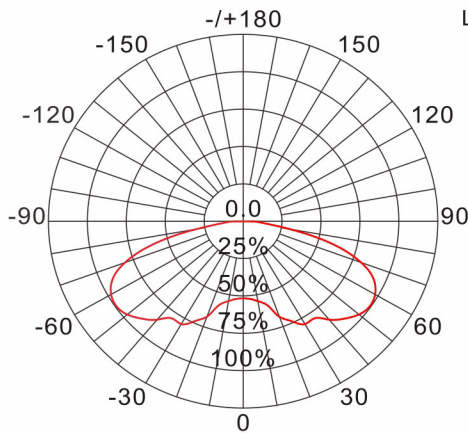

Voltage:12V	Unit Watts:1.8W		
Viewing Angel:150°	Modules/Chain:20	Chain/Pack:1	
Model No.	Color	W.L. (nm)	Luminance (lm)
LEDML-W120C	Cool White	10000K	125

Voltage:12V	Unit Watts: 3.7W		
Viewing Angel:150°	Modules/Chain:20	Chain/Pack:1	
Model No.	Color	W.L. (nm)	Luminance (lm)
LEDMH-W120C	Cool White	10000K	250

## Dimension

Unit : mm

LEDMH-W120C

LEDML-W120C

LEDMG-W120C

LEDMD-W110C

## Radiation Characteristics

Light intensity: Percentage

- C0/180, 156.4°
- C30/210, 156.6°
- C60/240, 156.2°
- C90/270, 155.8°