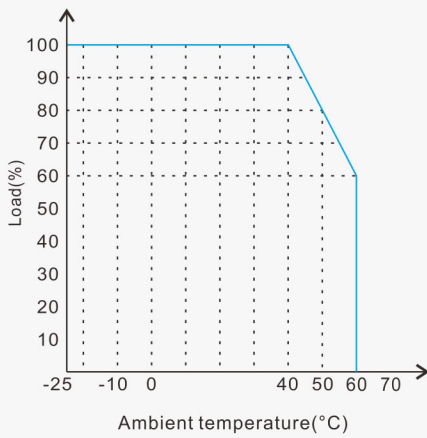

Model No.	Output Voltage	Output Current
ELD-12E1000	12VDC	83.3A

Size : 293×189×90mm
Power : 1000W
Input : 220V±15%

Model No.	Output Voltage	Output Current
ELD-24E1000	24VDC	42.0A

■ Features

- 1000W high power output.
- Electric fan for ventilation.
- Indoor use only.

■ Applications

LED module, strip, perforating lamp, pixel lamp, light bar, light box, wall washer, panel light, etc...

■ Derating Curve

■ Wiring Diagram