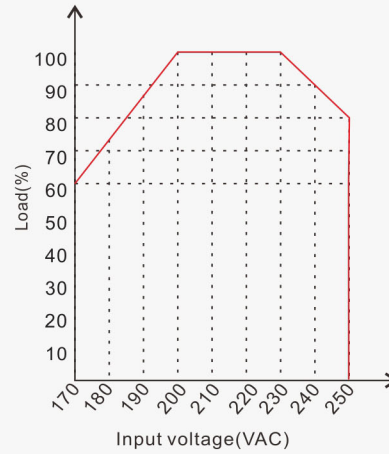

ELDV Series Indoor, High Power 1000W

800W~1000W

5V/12V/24V

Model Specifications

Size : 293×189×90mm
Power : 800W
Input : 220V±15%

Model No.	Output Voltage	Output Current
ELD-5E800	5VDC	160.0A

Size : 293×189×90mm
Power : 1000W
Input : 220V±15%

Model No.	Output Voltage	Output Current
ELD-12E1000	12VDC	83.3A

Size : 293×189×90mm
Power : 1000W
Input : 220V±15%

Model No.	Output Voltage	Output Current
ELD-24E1000	24VDC	42.0A

■ Features

- 1000W high power output.
- Electric fan for ventilation.
- Indoor use only.

■ Applications

LED module, strip, perforating lamp, pixel lamp, light bar, light box, wall washer, panel light, etc...

■ Derating Curve

■ Wiring Diagram